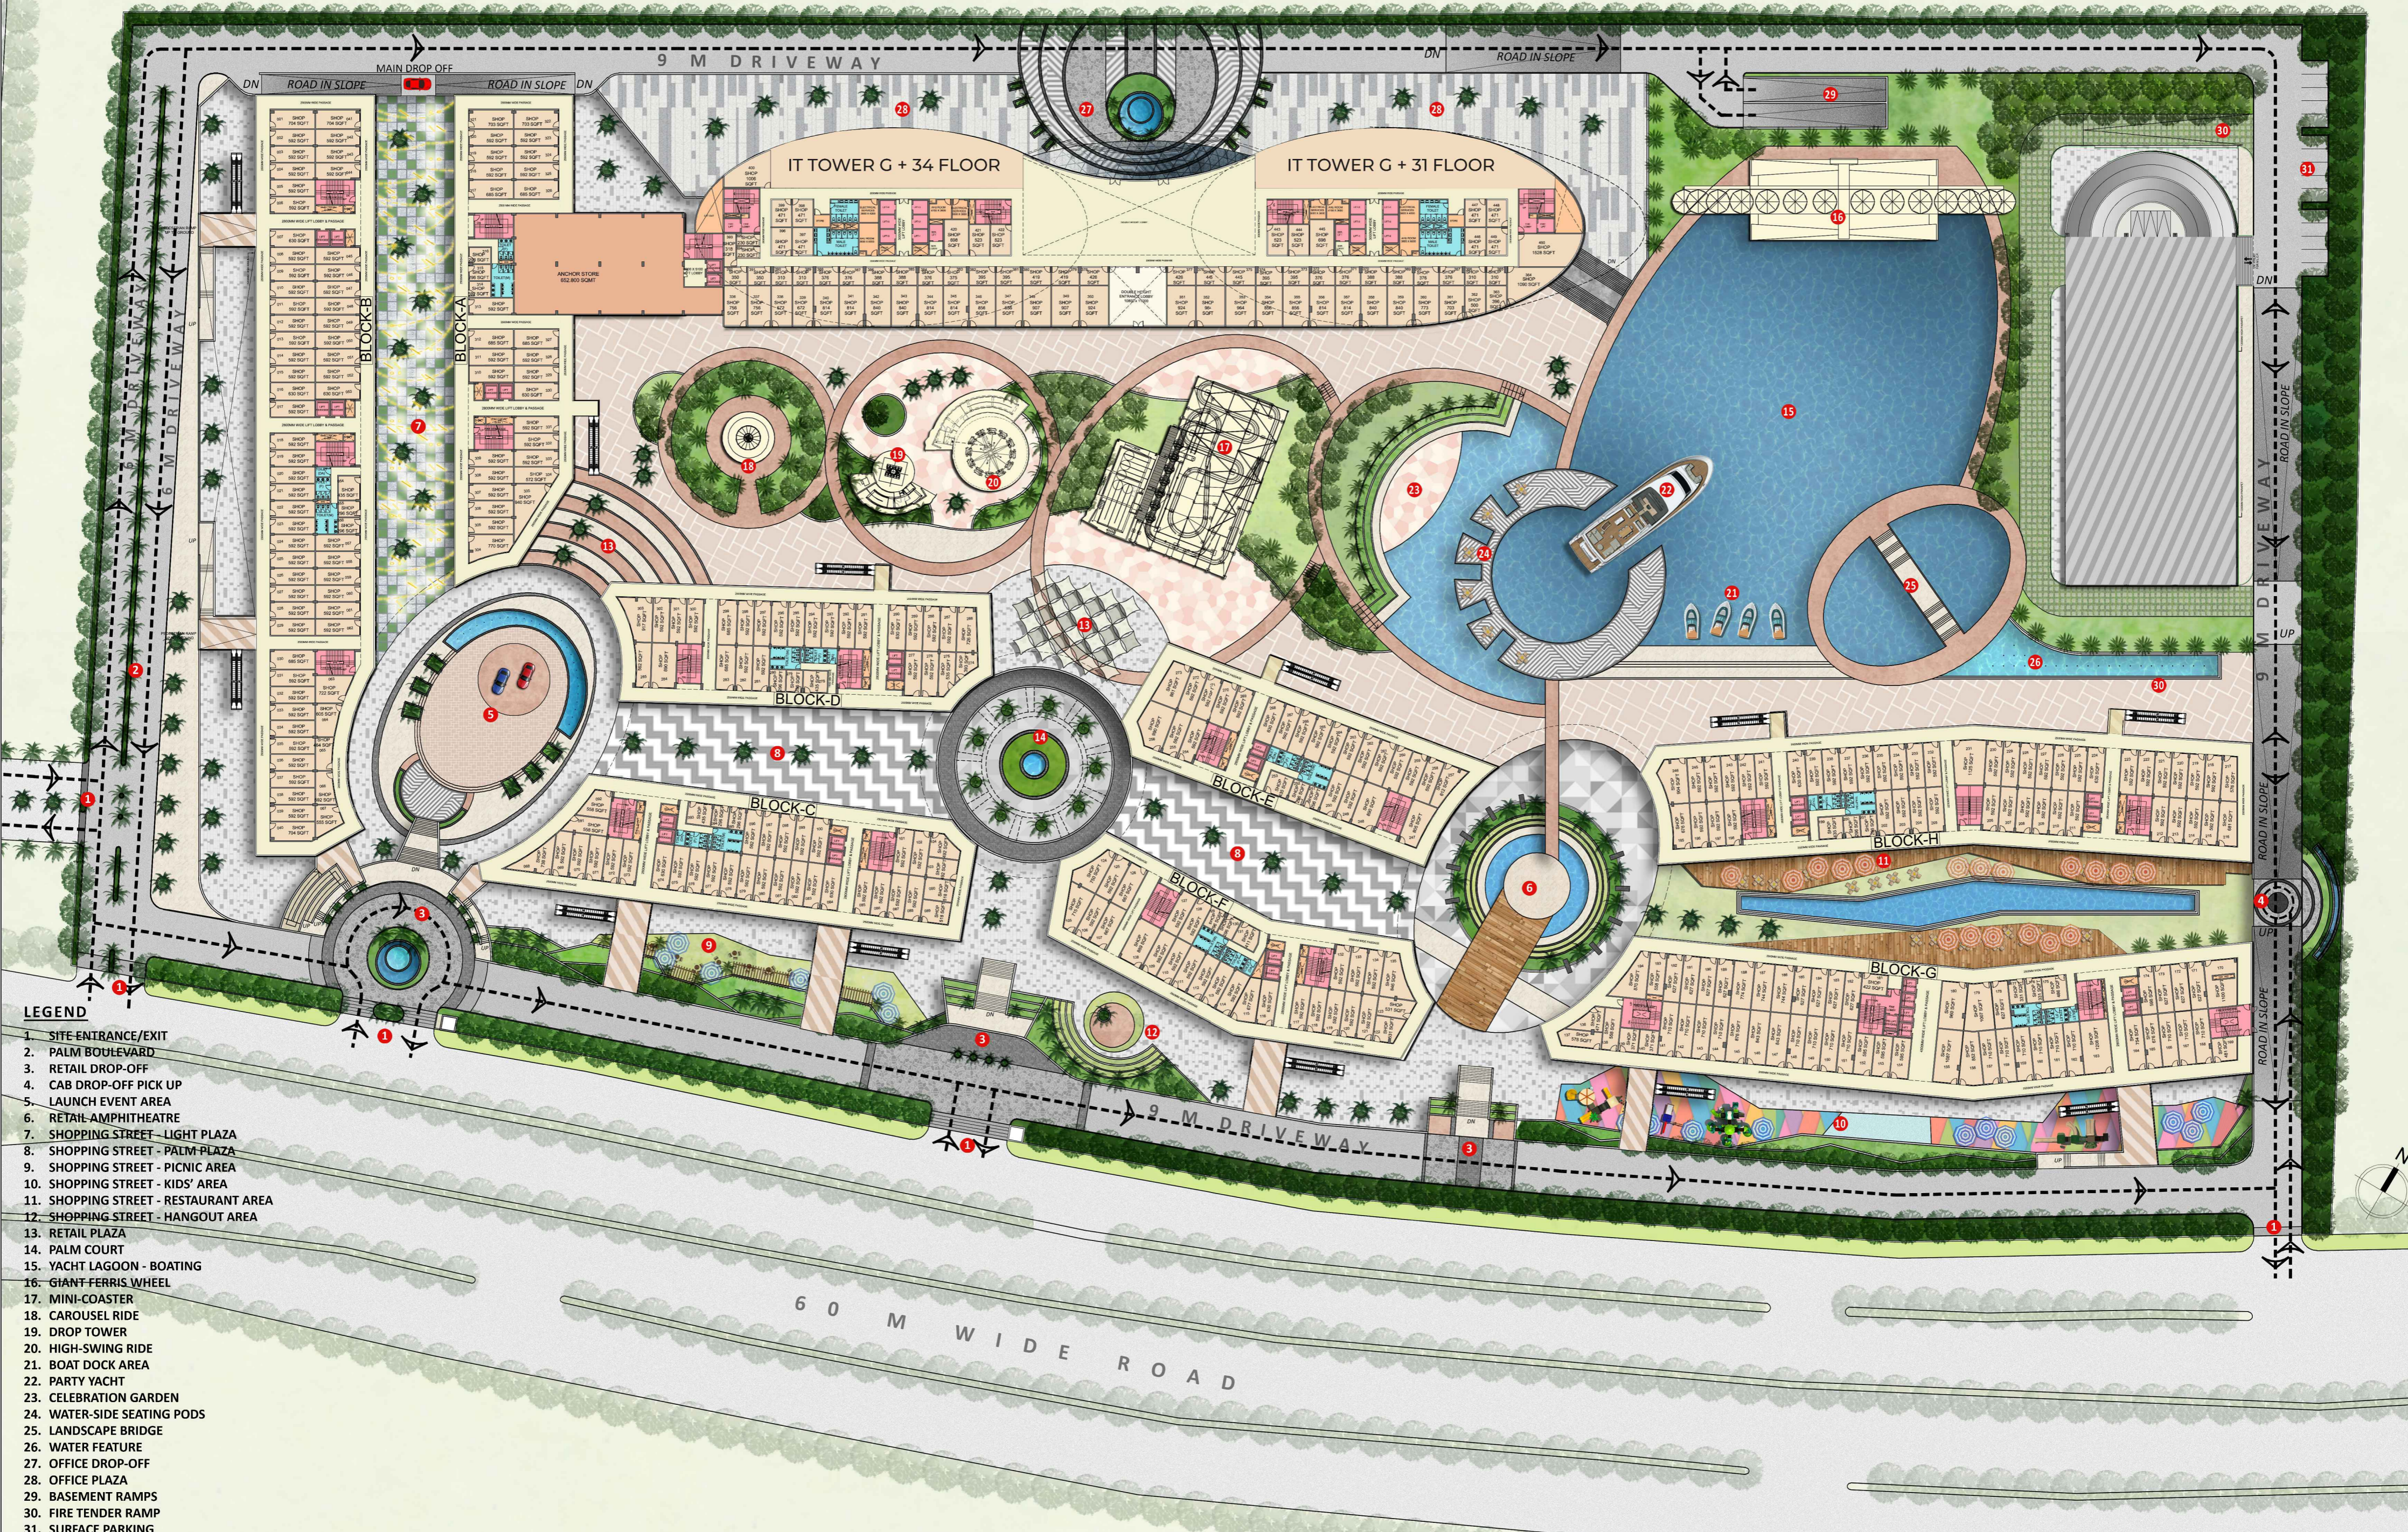

00 05 10 20M

- LEGEND**
1. SITE ENTRANCE/EXIT
  2. PALM BOULEVARD
  3. RETAIL DROP-OFF
  4. CAB DROP-OFF PICK UP
  5. LAUNCH EVENT AREA
  6. RETAIL AMPHITHEATRE
  7. SHOPPING STREET - LIGHT PLAZA
  8. SHOPPING STREET - PALM PLAZA
  9. SHOPPING STREET - PICNIC AREA
  10. SHOPPING STREET - KIDS' AREA
  11. SHOPPING STREET - RESTAURANT AREA
  12. SHOPPING STREET - HANGOUT AREA
  13. RETAIL PLAZA
  14. PALM COURT
  15. YACHT LAGOON - BOATING
  16. GIANT FERRIS WHEEL
  17. MINI-COASTER
  18. CAROUSEL RIDE
  19. DROP TOWER
  20. HIGH-SWING RIDE
  21. BOAT DOCK AREA
  22. PARTY YACHT
  23. CELEBRATION GARDEN
  24. WATER-SIDE SEATING PODS
  25. LANDSCAPE BRIDGE
  26. WATER FEATURE
  27. OFFICE DROP-OFF
  28. OFFICE PLAZA
  29. BASEMENT RAMPS
  30. FIRE TENDER RAMP
  31. SURFACE PARKING